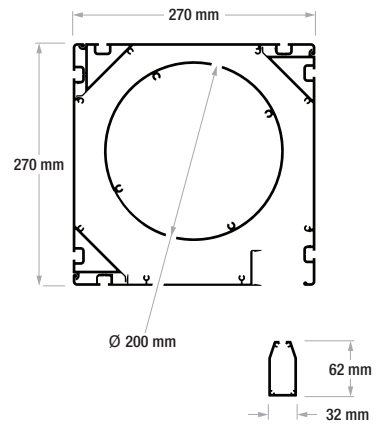

Designed for large installations in theatres, conference rooms and in all those spaces that require large projection, Big One is available in 4:3, 16/10 and 16/9 native aspect ratios. Depending on the chosen format, the total dimensions range from 700 to 850 cm in width of the viewing area, with a diagonal of 345 to 384 inches.

### PSS Formats

4:3    16:10    16:9

**Big One** without borders

Aspect ratio	Viewing Width	Viewing Height	Diagonal Inches	Overall Width	Overall Height	Packaging Dimensions	Net Weight	Gross Weight
	C	D	N"	A	B	mm	kg	kg
1,33 (4:3)	7000	5263	345	7100	5595	7280X480X480	188	228
	7500	5639	369	7600	5971	7780X480X480	202	242
	8000	6015	394	8100	6347	8280X480X480	215	255
1,6 (16:10)	7000	4375	325	7100	4707	7280X480X480	188	228
	7500	4688	348	7600	5020	7780X480X480	202	242
	8000	5000	371	8100	5332	8280X480X480	215	255
	8500	5313	395	8600	5645	8780X480X480	228	268
1,78 (16:9)	7000	3933	316	7100	4265	7280X480X480	188	228
	7500	4213	339	7600	4545	7780X480X480	202	242
	8000	4494	361	8100	4826	8280X480X480	210	250
	8500	4775	384	8600	5107	8780X480X480	228	268